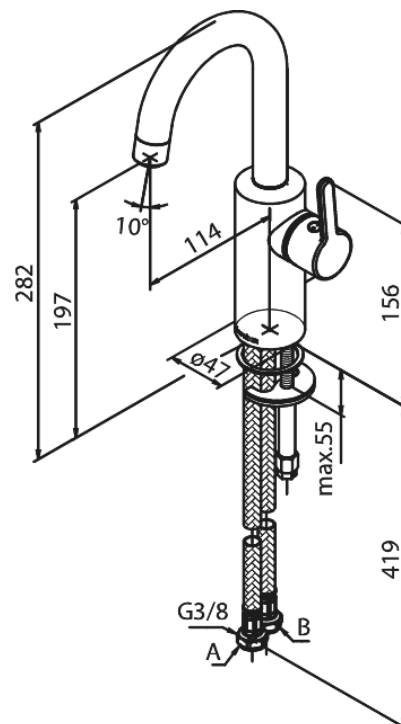

FM Mattsson Mora Group Denmark
Østbirkvej 2, DK-5240 Odense NØ

+45 88 33 00 34 damixa-international@fmm-mora.com

More information på <https://damixa.com>

damixa